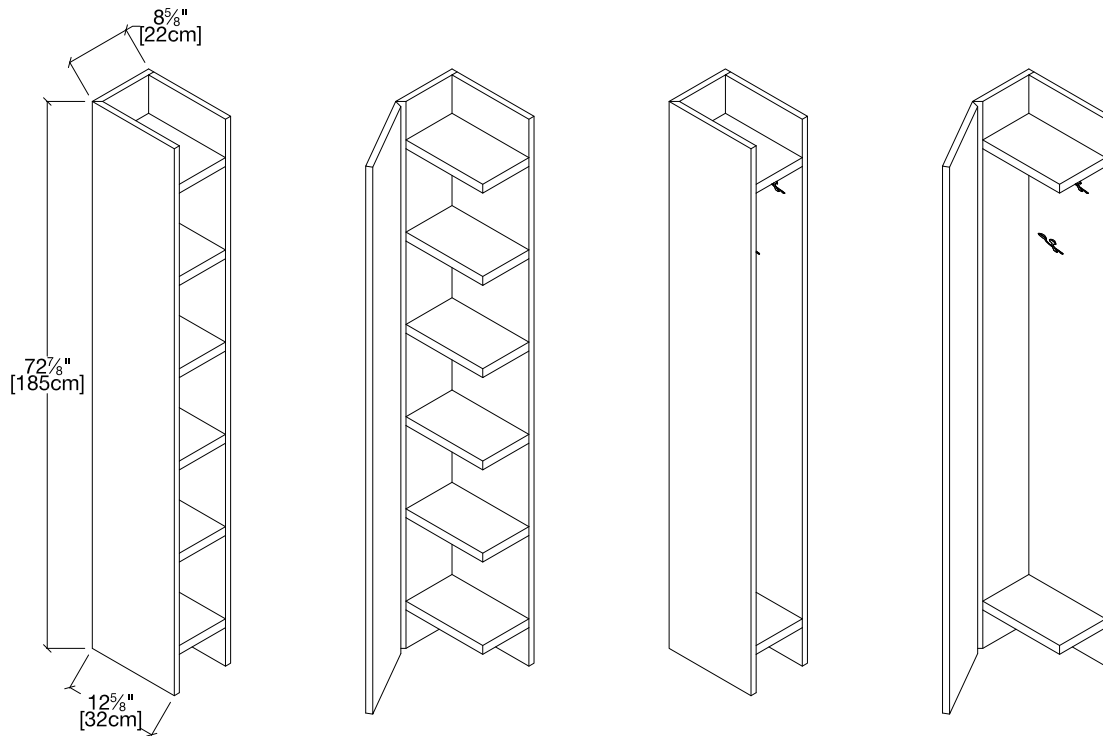

Ambrogio

Wall Case

Ambrogio

Calgary
Vancouver
Mexico City

Los Angeles
Seattle
Toronto

New York City
Washington, D.C.
San Francisco

SPECS

OPTIONS

2 Versions: 6 fixed interior shelves or coat hanger (spoons) in chromed brass.
Able to select left or right door opening at time of installation.
Available in all standard embossed lacquer colors of the collection.