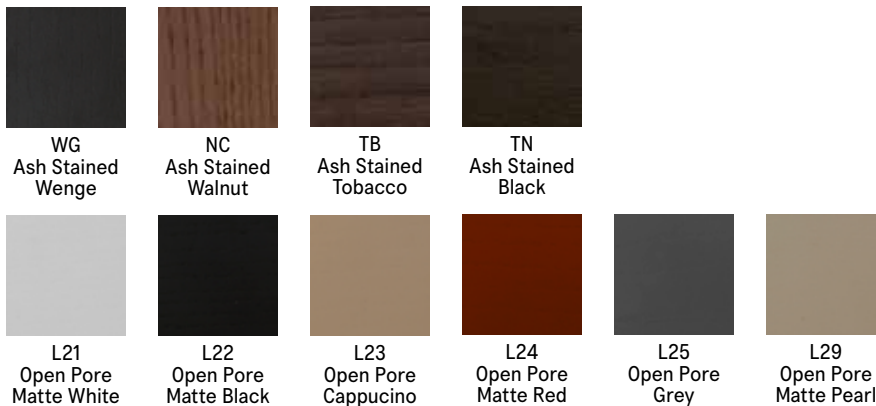

Ellen

Chair, Armchair, or Barstool

Ellen

Calgary
Vancouver
Mexico City

Los Angeles
Seattle
Toronto

New York City
Washington, D.C.
San Francisco

SPECS

FINISHES

OPTIONS

Frame and legs available in stained or lacquered ash.
Seat and back available in a variety of leathers, eco-leathers, or fabric.

resource