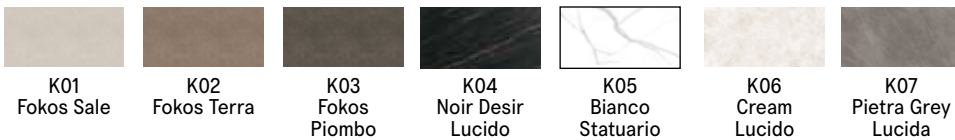

Axiom

Expanding Dining Table

Axiom

Calgary
Vancouver
Mexico City

Los Angeles
Seattle
Toronto

New York City
Washington, D.C.
San Francisco

SPECS

TOP FINISHES

Melamine

Closed-Pore | Open-Pore Lacquer

Ceramic

Stained Wood Veneer

Mortar Look

Metal

BASE FINISHES

Top also available in additional melamine, ceramic, mortar look and glass finishes.