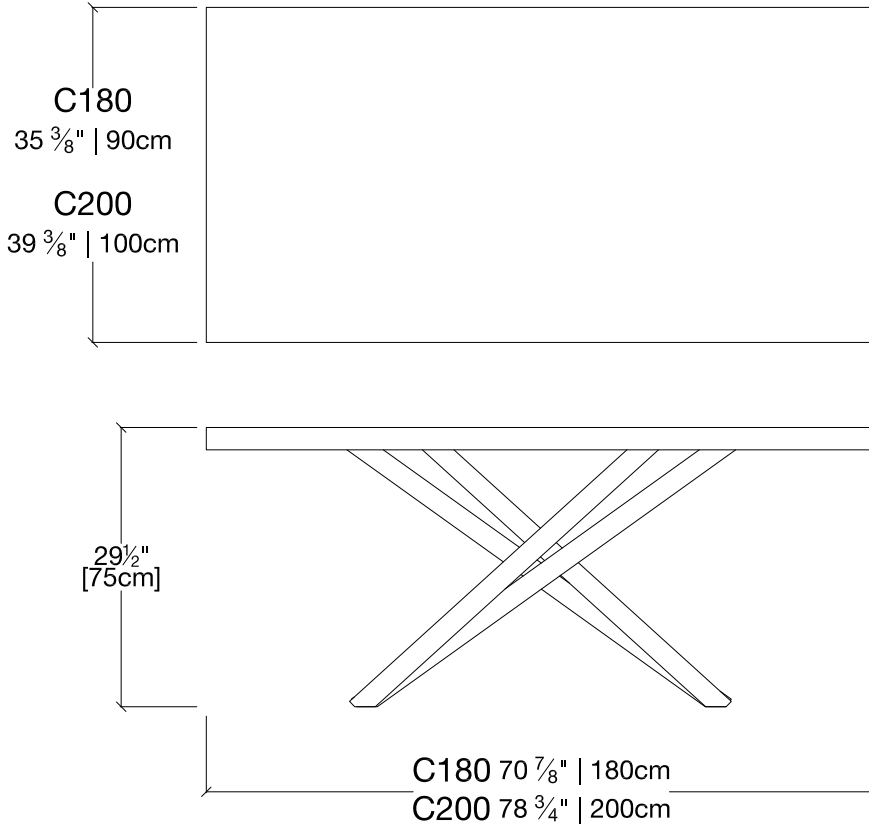

Celsius Fixed 180/200

Calgary
Vancouver
Mexico City
Los Angeles
Seattle
Toronto
New York City
Washington, D.C.
San Francisco

SPECS