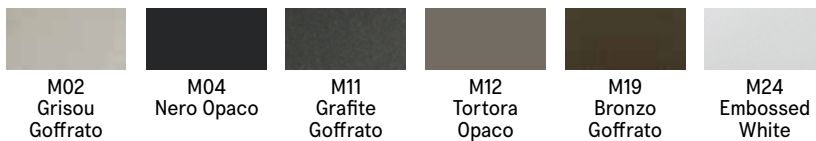

BASE FINISHES