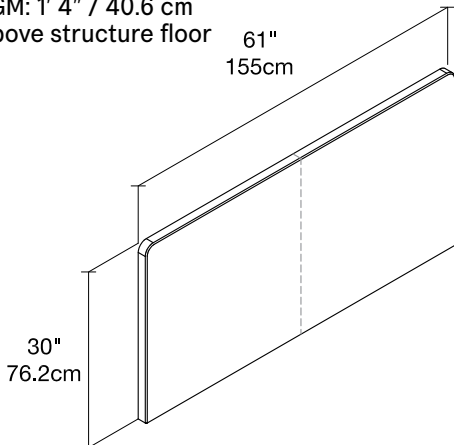

Headboards

Upholstered Headboards for Clei Vertical Wall Beds

Headboards

Calgary
Vancouver
Mexico City

Los Angeles
Seattle
Toronto

New York City
Washington, D.C.
San Francisco

SPECS

Telemaco 90 / Altea 90:
1' 3" / 38.1 cm above
structure floor

Telemaco 120 / Altea 120:
1' 3" / 38.1 cm above
structure floor

Ulisse 156:
1' 3" / 38.1 cm above
structure floor

Ulisse / Penelope:
1' 3" / 38.1 cm above
structure floor
LGM: 1' 4" / 40.6 cm
above structure floor

Swing / Tango / Nuovoliola:
Oslo / Ito / Atoll
2' / 60.9 cm above
structure floor

OPTIONS

Headboards available in a wide variety of fabrics and leathers.

RESOURCE