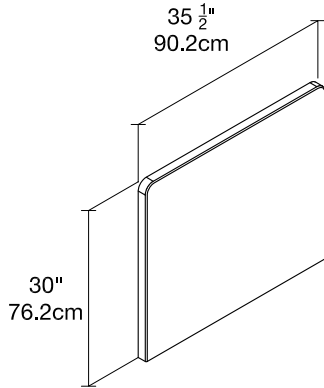

Headboards

Upholstered Headboards for Clei Vertical Wall Beds

Headboards

Calgary
Vancouver
Mexico City

Los Angeles
Seattle
Toronto

New York City
Washington, D.C.
San Francisco

SPECS

Telemaco 90 / Altea 90:
1' 3" / 38.1 cm above
structure floor

Telemaco 120 / Altea 120:
1' 3" / 38.1 cm above
structure floor

Ulisse 156:
1' 3" / 38.1 cm above
structure floor

Ulisse / Penelope:
1' 3" / 38.1 cm above
structure floor
LGM: 1' 4" / 40.6 cm
above structure floor