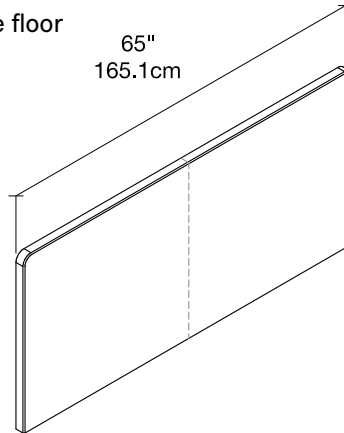

Headboards

Upholstered Headboards for Clei Vertical Wall Beds

Headboards

Calgary
Vancouver
Mexico City

Los Angeles
Seattle
Toronto

New York City
Washington, D.C.
San Francisco

SPECS

Telemaco 90 / Altea 90:
1' 3" / 38.1 cm above
structure floor

Telemaco 120 / Altea 120:
1' 3" / 38.1 cm above
structure floor

Ulisse 156:
1' 3" / 38.1 cm above
structure floor

Ulisse / Penelope:
1' 3" / 38.1 cm above
structure floor
LGM: 1' 4" / 40.6 cm
above structure floor

Swing / Tango / Nuovoliola:
Oslo / Ito / Atoll
2' / 60.9 cm above
structure floor

OPTIONS

Headboards available in a wide variety of fabrics and leathers.

RESOURCE