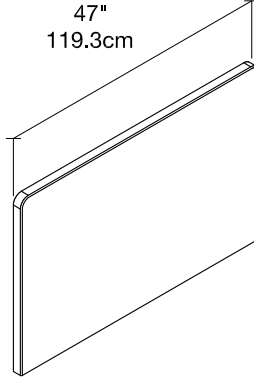

Headboards

Upholstered Headboards for Clei Vertical Wall Beds

Headboards

Calgary
Vancouver
Mexico City

Los Angeles
Seattle
Toronto

New York City
Washington, D.C.
San Francisco

SPECS

Telemaco 90 / Altea 90:
1' 3" / 38.1 cm above
structure floor

Telemaco 120 / Altea 120:
1' 3" / 38.1 cm above
structure floor

Ulisse 156:
1' 3" / 38.1 cm above
structure floor

Ulisse / Penelope:
1' 3" / 38.1 cm above
structure floor
LGM: 1' 4" / 40.6 cm
above structure floor

Swing / Tango / Nuovoliola:
Oslo / Ito / Atoll
2' / 60.9 cm above
structure floor

OPTIONS

Headboards available in a wide variety of fabrics and leathers.

RESOURCE