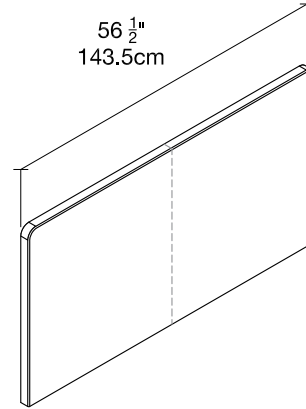

Headboards

Upholstered Headboards for Clei Vertical Wall Beds

Headboards

Calgary
Vancouver
Mexico City

Los Angeles
Seattle
Toronto

New York City
Washington, D.C.
San Francisco

SPECS

Telemaco 90 / Altea 90:
1' 3" / 38.1 cm above
structure floor

Telemaco 120 / Altea 120:
1' 3" / 38.1 cm above
structure floor

Ulisse 156:
1' 3" / 38.1 cm above
structure floor

Ulisse / Penelope:
1' 3" / 38.1 cm above
structure floor
LGM: 1' 4" / 40.6 cm
above structure floor

Swing / Tango / Nuovoliola:
Oslo / Ito / Atoll
2' / 60.9 cm above
structure floor

OPTIONS

Headboards available in a wide variety of fabrics and leathers.

RESOURCE