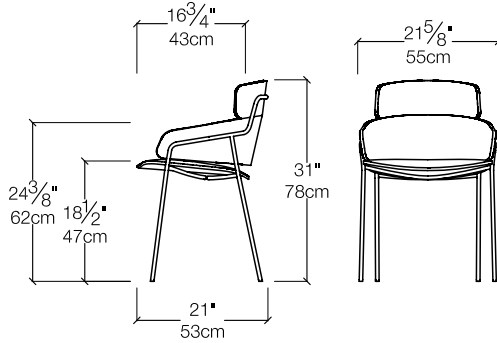

Strike Collection

Dining Chair, Lounge Chair, and Barstool

Strike Collection

Calgary
Vancouver
Mexico City

Los Angeles
Seattle
Toronto

New York City
Washington, D.C.
San Francisco

SPECS

Strike - P (Dining)