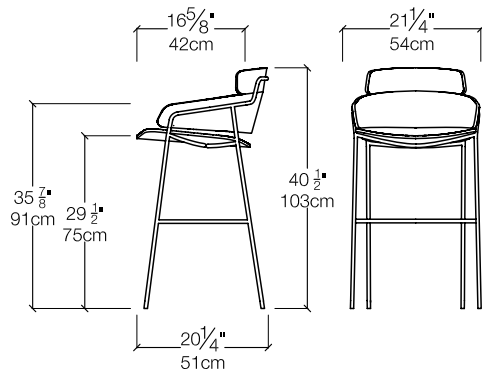

Strike - SG-4 (Bar)