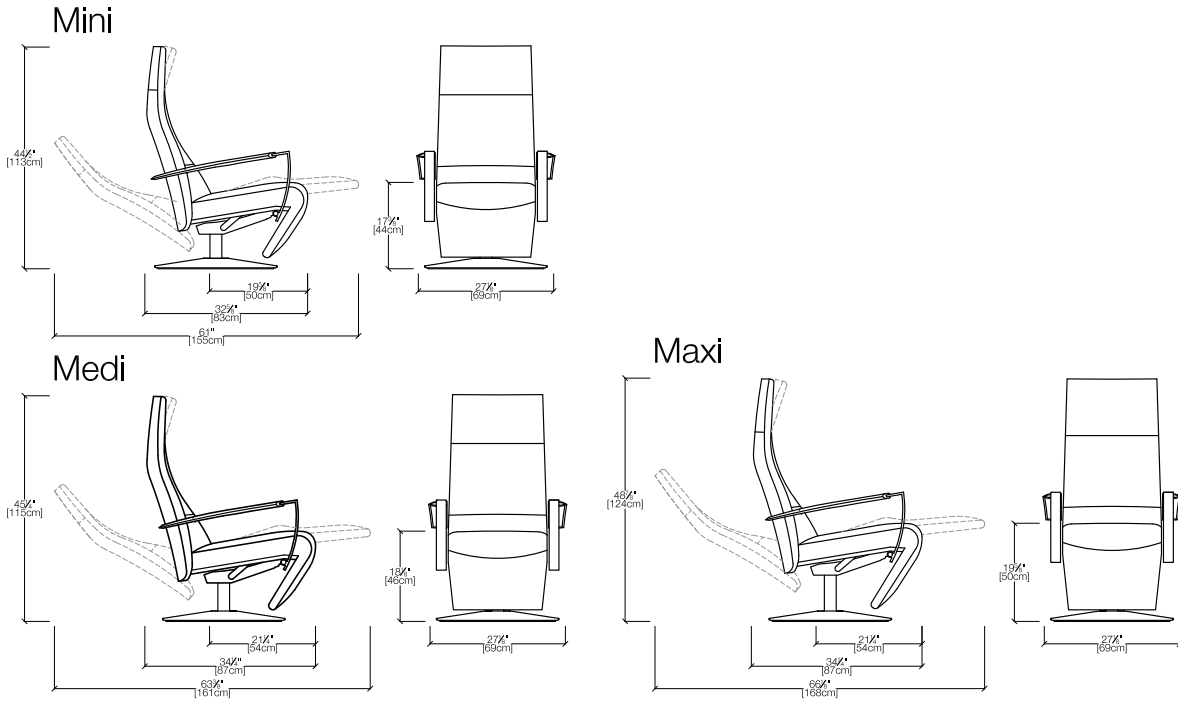

Cascade

Lounge Chair

Cascade

Calgary
Vancouver
Mexico City

Los Angeles
Seattle
Toronto

New York City
Washington, D.C.
San Francisco

SPECS

Available bases: Round base in leather, 5-star base in high-gloss chrome or lacquered, 4-star base in high-gloss chrome or lacquered. Upholstered in a wide range of fabrics, leathers or COM. Armrest always upholstered in leather.