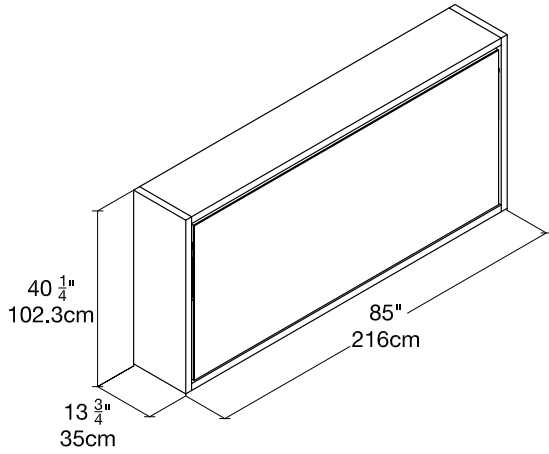

Kali 90

SPECS

Calgary
Vancouver
Mexico City

Los Angeles
Seattle
Toronto

New York City
Washington, D.C.
San Francisco

ResourceFurniture.com

* Price includes starting mattress. Other mattress options are available at additional cost.
Delivery, installation, and taxes quoted separately.

RESOURCE