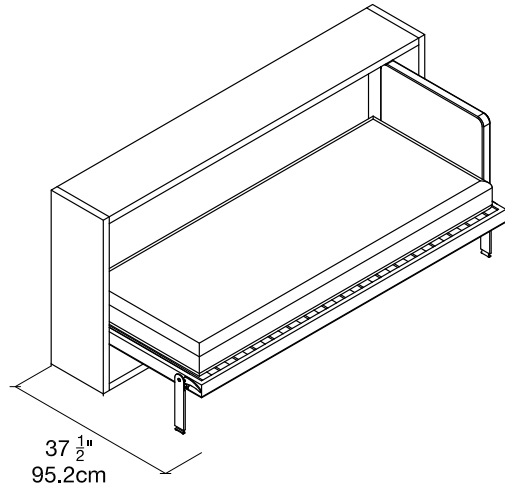

Kali 90

SPECS

Calgary
Vancouver
Mexico City

Los Angeles
Seattle
Toronto

New York City
Washington, D.C.
San Francisco

ResourceFurniture.com

* Price includes starting mattress. Other mattress options are available at additional cost.
Delivery, installation, and taxes quoted separately.

RESOURCE