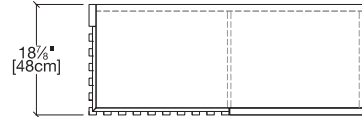

Alta

FINISHES

OPTIONS

Available in two height options.

Metal Base in graphite grey with brass details.

Top and interior back panel available in natural or bronze mirror.

RESOURCE