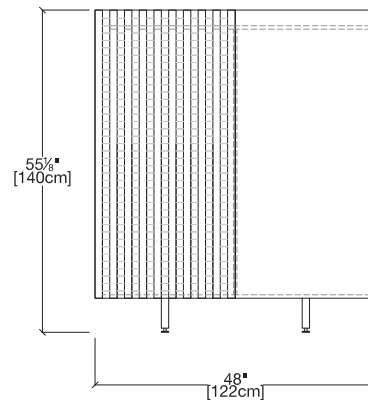

Alta

FINISHES

OPTIONS

Available in two height options.

Metal Base in graphite grey with brass details.

Top and interior back panel available in natural or bronze mirror.

RESOURCE