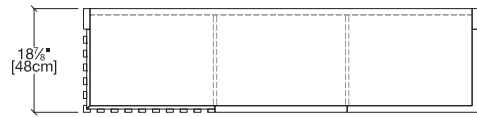

Aurora

Sideboard

Aurora

Calgary
Vancouver
Mexico City

Los Angeles
Seattle
Toronto

New York City
Washington, D.C.
San Francisco

SPECS

Basso