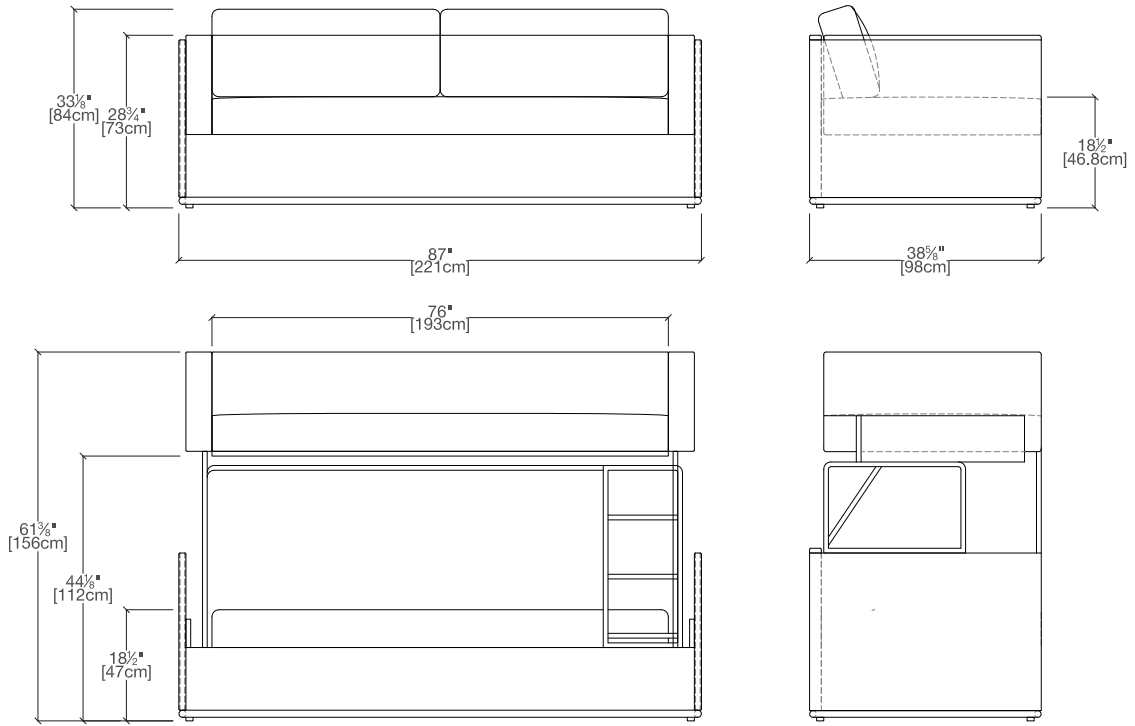

Gemini

SPECS

Calgary
Vancouver
Mexico City

Los Angeles
Seattle
Toronto

New York City
Washington, D.C.
San Francisco

ResourceFurniture.com

* Delivery and taxes quoted separately.

RESOURCE